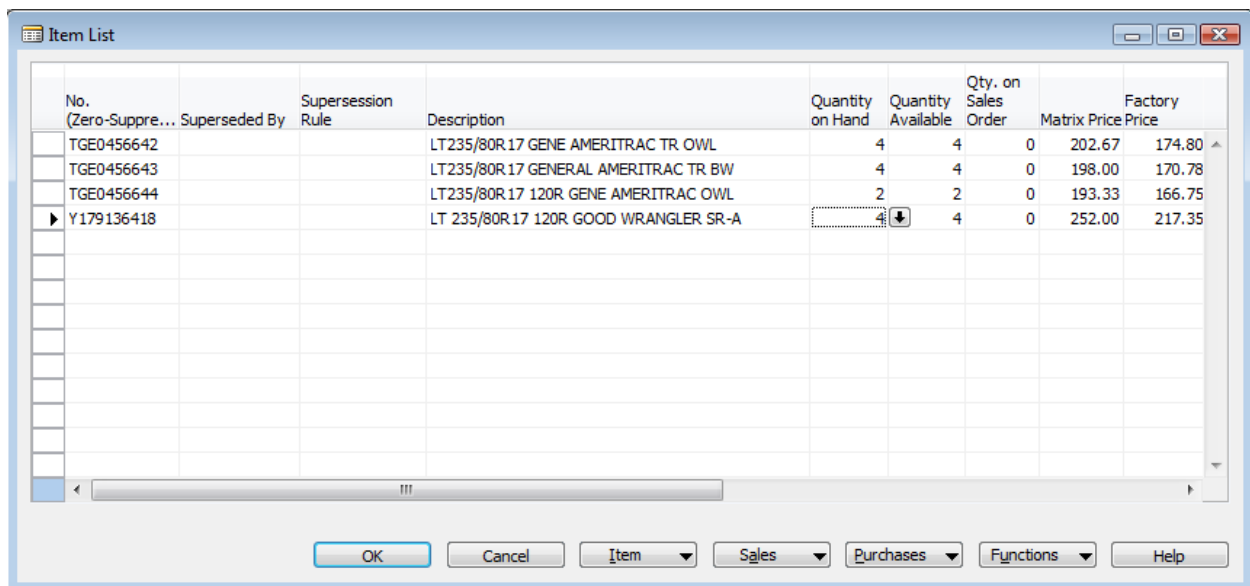

Getting More Out Of MPK

Try different combinations of filters and searches to see what works best for you.

*** End of document ***

We hope you find this document useful but send any suggestions to suggestions@mpkauto.com