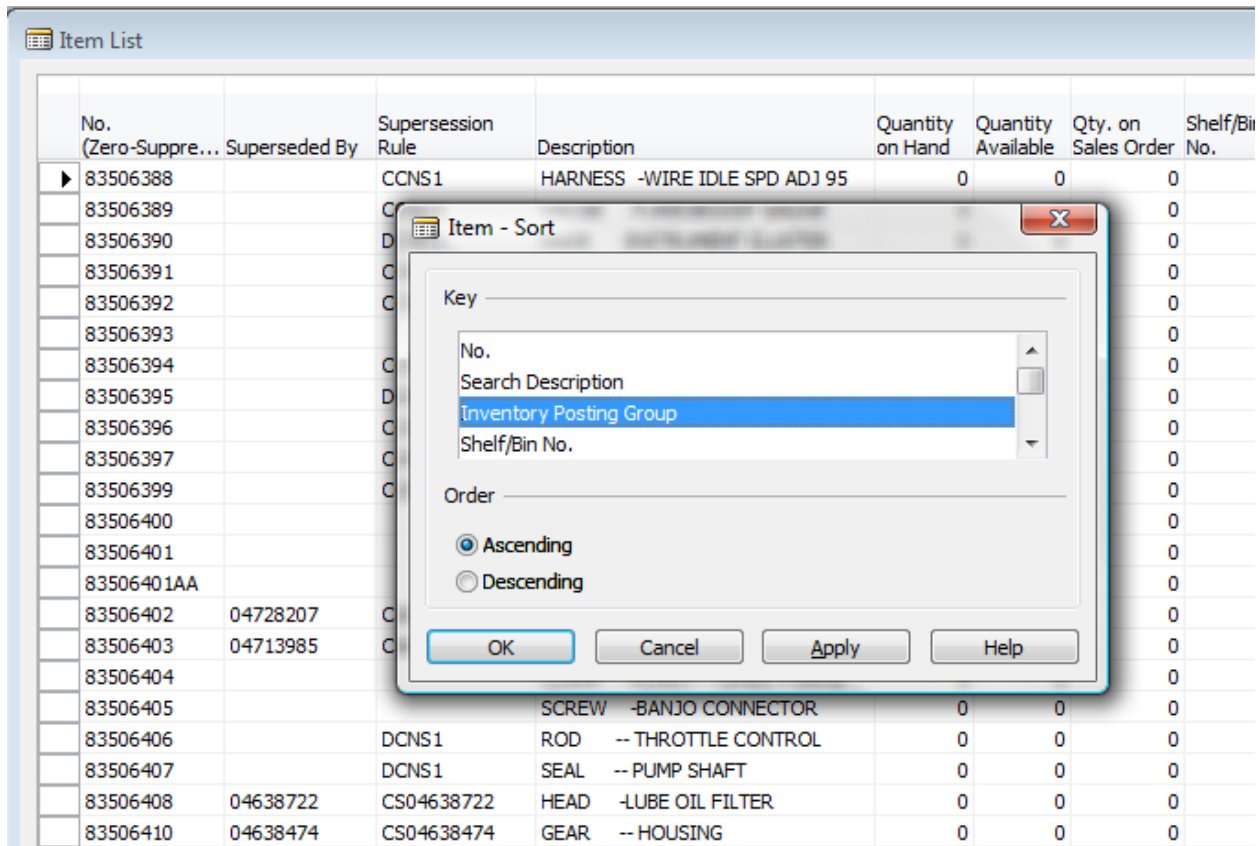

Getting More Out Of MPK

This will sort Parts by their so-called 'Inventory Posting Group' and there is a unique one for tires called, unsurprisingly, 'TIRES'.

4. To set a filter to only view tires: Press Ctrl+F7 to bring up the Table Filter screen: