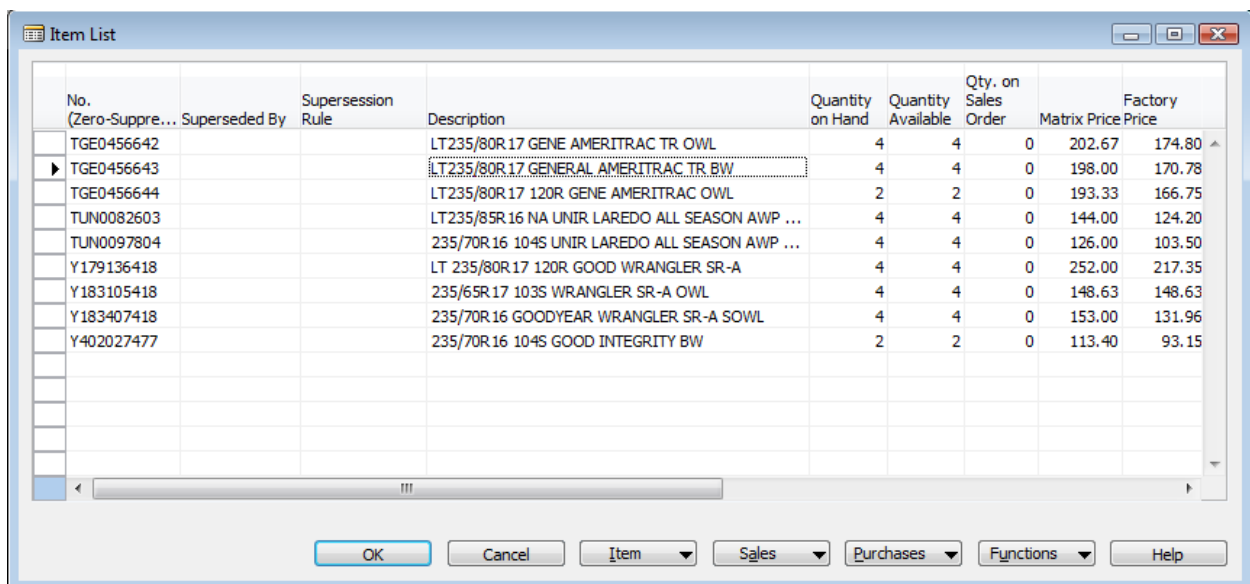

The following filter will return tires with a width of 235 millimeters, a sidewall of 80, for a 17-inch rim: