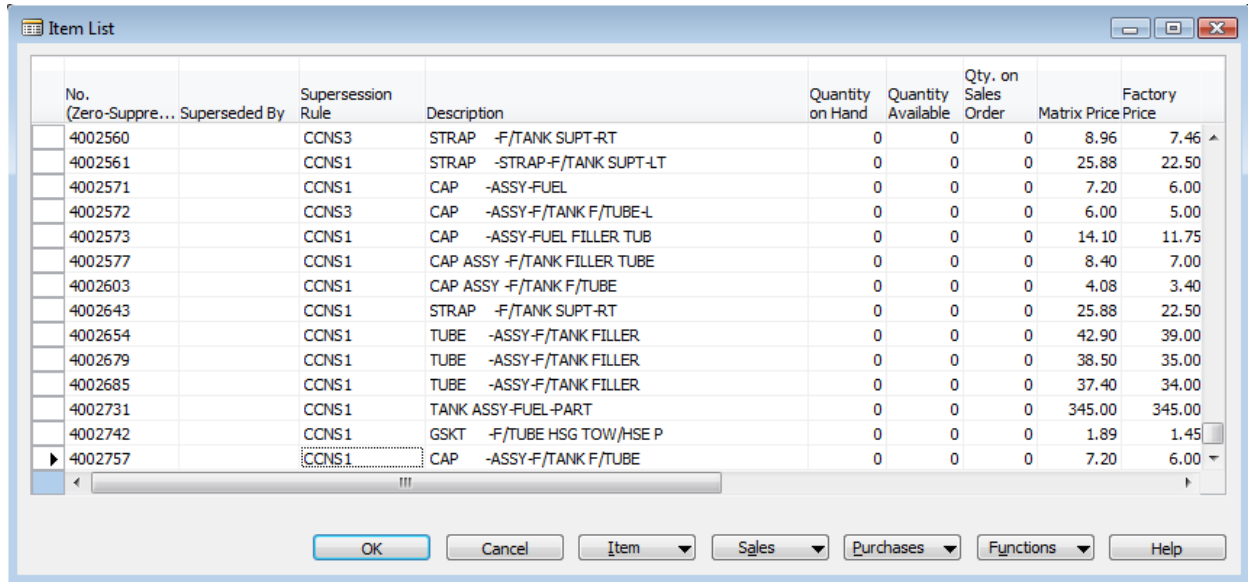

Quick Tip: Locating Tires in the Parts List

When you need to quickly find in-stock tires in the Item List, do the following:

1. Go to the Item List in whichever way you normally do e.g. 'Main Menu', 'Parts Sales', 'Items', then press F5 to bring up the Item List screen:

2. Press the 'Sort' button on the Toolbar (or press Shift+F8):

3. Select 'Inventory Posting Group' as the sort key and click 'OK':

Getting More Out Of MPK

This will sort Parts by their so-called 'Inventory Posting Group' and there is a unique one for tires called, unsurprisingly, 'TIRES'.

4. To set a filter to only view tires: Press Ctrl+F7 to bring up the Table Filter screen:

Add the 'Inventory Posting Group' line to the list of filtered lines on the left, and enter 'TIRES' in the filter line on the right, as shown below: